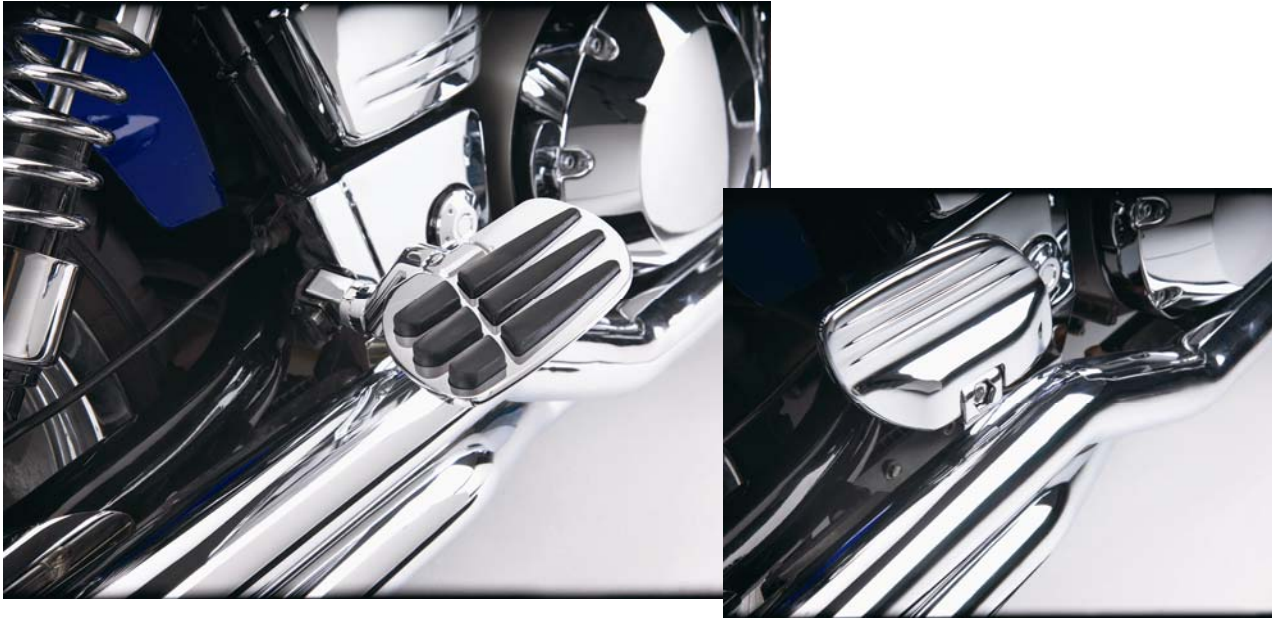

BIG BIKE PARTS®

NEW PRODUCT RELEASE

Vantage Passenger Boards

Rice Lake, WI – Big Bike Parts® Vantage Passenger Boards are extremely functional, stylish and have a great chrome finish. The Vantage Passenger Boards are created to fulfill the demands of motorcyclists looking for unparalleled style and comfort. Built tough from CNC finished aluminum and coated with brilliant chrome, the Vantage Passenger Boards accent your motorcycle with elegant styling and superior fit and finish.

Now with Fitments for: BBP# 21-337 fits 6mm mount – For Suzuki C50; Yamaha XVS 950, XVS1100, XVS1300; Honda VTX1300 2004-, VTX1800 2005-, VT1300 Stateline and Sabre; BBP# 21-338 fits 8mm mount – For Kawasaki VN900, VN1500 D2, VN1700, VN2000; Honda VT1100CR, , VTX1800 2002-04, GL1500I; Suzuki VL1500.