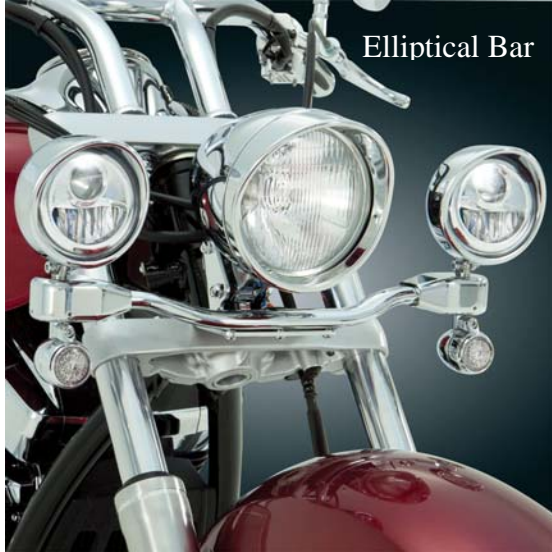

BIG BIKE PARTS®

NEW PRODUCT RELEASE

LED Lighting for Cruisers

Rice Lake, WI – Big Bike Parts has introduced a new version of its top selling Goldwing LED Driving/Fog Light for cruisers. This new high intensity LED driving light provides a true bright white light and delivers a great horizontal beam to help see the road and swale areas at night. LED lighting is unparalleled in brightness and intensity, bringing excellent visibility to motorcycling. These DOT approved lights are now available with either Big Bike Parts Contour or Elliptical Light Bars with fitments for Honda, Suzuki, Kawasaki, and Yamaha cruisers.

<u>Fitments</u>	<u>Elliptical Bar</u>	<u>Suggested List</u>	<u>Contour Bar</u>	<u>Suggested List</u>
Honda Valkyrie 1997-03, VTX1300 C/R/S 2003-09 & VTX1800 C/F/N/R/S 2002-08	55-332L	\$499.95	55-312L	\$599.95
Honda VT600 & Yamaha VStar 1100 Classic/Custom	63-622L	\$499.95	63-613L	\$599.95
Honda VT750 ACE 1998-03 & VT1100 Aero/Sabre 1999-08	53-132L	\$499.95	53-422L	\$599.95
Honda VT750 Aero, Spirit C2 Shaft Drive, Phantom, R/S	53-452L	\$499.99	53-432L	\$599.95
Honda VT1300 S/R/T 2010	55-362L	\$499.95	55-352L	\$599.95
Kawasaki VN900 Classic	71-322L	\$499.95	71-316L	\$599.95
Kawasaki VN2000 2004-08 & Classic 2006-10	71-142L	\$499.95	71-134L	\$599.95
Suzuki VL800, C50 2001- Yamaha Road Star	82-232L	\$499.95	82-222L	\$599.95
Yamaha VStar 650 Classic 1998- Yamaha VStar 950 2009- Yamaha VStar 1300 2007-	62-132L 63-142L 63-205L 63-314L	\$499.95 \$499.95 \$499.95 \$499.95	62-112L 63-132L 63-203L 63-312L	\$599.95 \$599.95 \$599.95 \$599.95