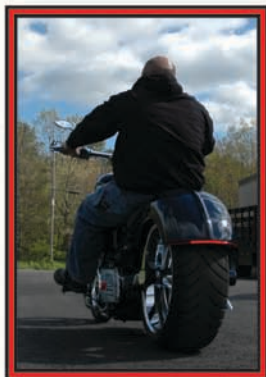

VICTORY LOWERING HITS

MBW PERFORMANCE AIR SUSPENSION

NEW